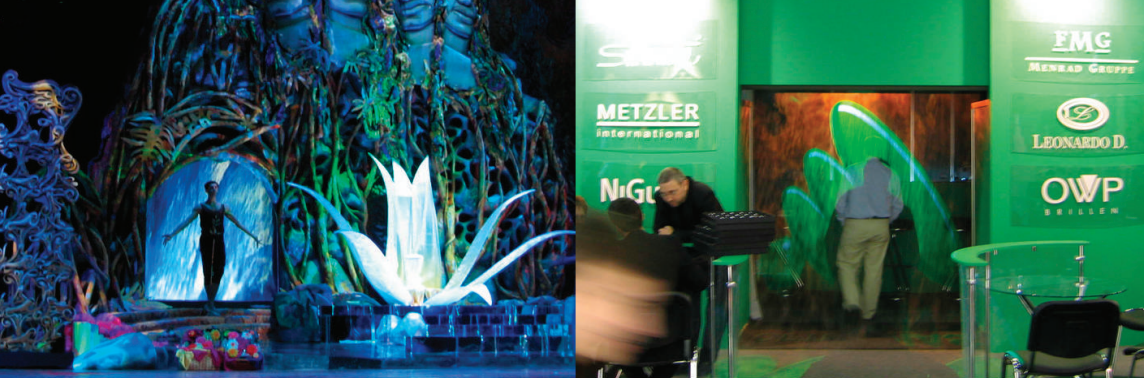

Awards
2005

Walk through the walls! Write in the air with fiery characters! FogScreen is science fiction, available today. Project images in the air and walk through them with FogScreen's new proprietary technology.

FogScreen is patented technology that creates a seamless, thin and flat layer of fog floating in the air, it has great projection qualities, comparable to rear projection glass making walk-through truly possible. FogScreen is a miracle in itself – our fog is made of water, but it won't make you wet! The microscopic fog droplets are dry to the touch, so they feel just like air. FogScreen captures the light from a regular projector, so anything you can see on a computer screen you can also project in the air.

Applications

FogScreen creates an image floating in thin air. It can be a door you don't have to open, just walk through it. FogScreen is the number one attention grabber of today and the advertising poster or store front of tomorrow – bringing back the WOW-factor. It is the wonder toy of the restaurant designer, the TV producer, the set designer, the video artist, the exhibition designer, the architect, the theme park designer and the event planner, with many more practical applications.