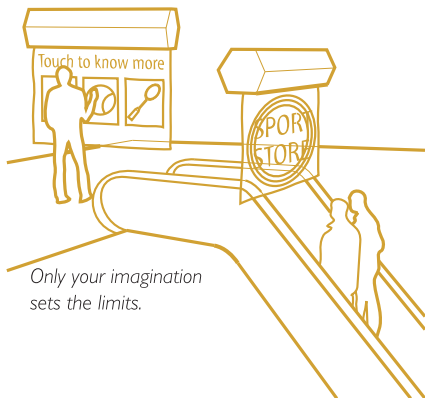

Applications

FogScreen creates an image floating in thin air. It can be a door you don't have to open, just walk through it. FogScreen is the number one attention grabber of today and the advertising poster or store front of tomorrow – bringing back the WOW-factor. It is the wonder toy of the restaurant designer, the TV producer, the set designer, the video artist, the exhibition designer, the architect, the theme park designer and the event planner, with many more practical applications.

FogScreen is a stand alone product that can be integrated into any type of environment or product application such as:

- Entertainment Venues like Casinos and Clubs
- Malls and Motor Showrooms
- Fair/ Convention Centers
- Theme Parks and Science Centers
- Museums and Corporate Venues
- Theater and TV.

Only your imagination sets the limits.

It is possible for a show presenter or special guest to walk through the screen without getting wet. Launch a new product to the audience for example at a fashion or motor show. Add excitement and mystery to a presentation or interior with FogScreen. Architecturally the FogScreen can be easily integrated and requires no complex maintenance or servicing. It is economical to run and provides a natural surface to create stunning graphical presentations.